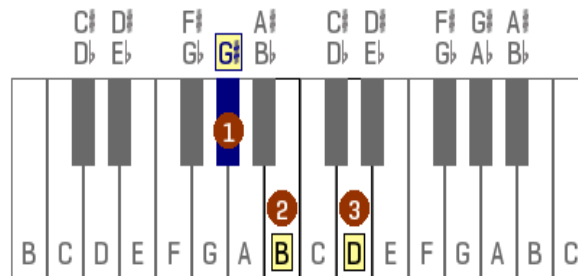

C **F** **G**
 You are the pillar that holds my life (*Repeat*)

SONG #1

G **F** **G** **Em G#dim Am**
 Master Jesus, you are the pillar that holds my li - - fe

Dm **G(Fm) C**
 Master Jesus, you are the pillar that holds my life!

F(Fm) **C**
 Bigger than what people say!

SONG #3

F(Fm) C
Jehovah, you are the most high

G C (C7 - Fill)
You are the most-high God!
(Repeat all)

SONG #4

C(C7) F C G C (C7 - Fill)
You are wonderful, you are worthy oh Lord!
(Repeat all)

SONG #5

F G Em
Oh Lord we know, you are the king

Am Dm G(Fm) C
And we lift you high on high

C-E B-D A-C G-B F-A Dm
High on high on high

B-D A-C G-B F-A E-G Em
High on high on high

Am Dm G(Fm) C
And we lift you high on high!

C Major

Piano C7 Chord

D minor chord (notes: D, F, A)

F Major

E minor (III)

Fm Chord (Root Inversion)

G Major

G-sharp diminished chord