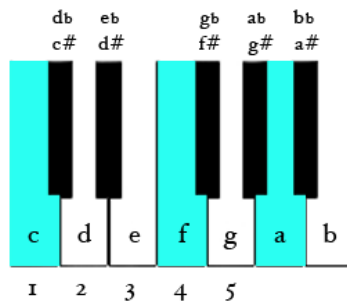

C **F** **G**
 You are the pillar that holds my life (*Repeat*)

SONG #1

G **F** **G** **Em G#dim Am**
 Master Jesus, you are the pillar that holds my li - - fe

Dm **G(Fm) C**
 Master Jesus, you are the pillar that holds my life!

F(Fm) **C**
 Bigger than what people say!

SONG #3

F(Fm) C
Jehovah, you are the most high

G C (C7 - Fill)
You are the most-high God!
(Repeat all)

SONG #4

C(C7) F C G C (C7 - Fill)
You are wonderful, you are worthy oh Lord!
(Repeat all)

SONG #5

F G Em
Oh Lord we know, you are the king

Am Dm G(Fm) C
And we lift you high on high

C-E B-D A-C G-B F-A Dm
High on high on high

B-D A-C G-B F-A E-G Em
High on high on high

Am Dm G(Fm) C
And we lift you high on high!

C Major

Piano C7 Chord

D minor chord (notes: D, F, A)

F Major

E minor (III)

Fm Chord (Root Inversion)

G Major

G-sharp diminished chord