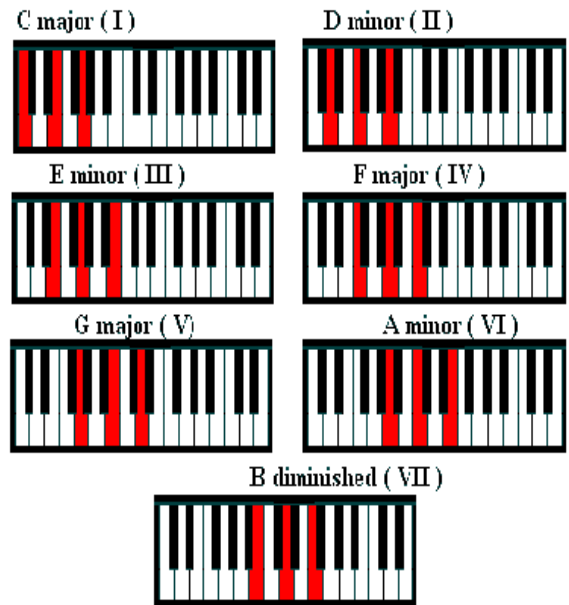

C **F** **G**
 You are the pillar that holds my life (*Repeat*)

SONG #1

G **F** **G** **Em G#dim Am**
 Master Jesus, you are the pillar that holds my li - - fe

Dm **G(Fm) C**
 Master Jesus, you are the pillar that holds my life!

SONG #2

C **G**
 You are bigger than what people say

F **C**
 You are bigger than what people say

F **G**
 Jehovah, you are good, you are kind

F(Fm) **C**
 Bigger than what people say

F **G**
 Jehovah, you are good, you are kind

F(Fm) **C**
 Bigger than what people say!

SONG #3

F(Fm) C
Jehovah, you are the most high

G C (C7 - Fill)
You are the most-high God!
(Repeat all)

SONG #4

C(C7) F C G C (C7 - Fill)
You are wonderful, you are worthy oh Lord!
(Repeat all)