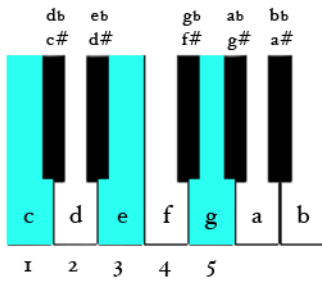

C **F** **G**
 You are the pillar that holds my life (*Repeat*)

SONG #1

G **F** **G** **Em G#dim Am**
 Master Jesus, you are the pillar that holds my li - - fe

Dm **G(Fm) C**
 Master Jesus, you are the pillar that holds my life!

F(Fm) **C**
 Bigger than what people say!

SONG #3

F(Fm) C
Jehovah, you are the most high

G C (C7 - Fill)
You are the most-high God!
(Repeat all)

SONG #4

C(C7) F C G C (C7 - Fill)
You are wonderful, you are worthy oh Lord!
(Repeat all)

SONG #5

F G Em
Oh Lord we know, you are the king

Am Dm G(Fm) C
And we lift you high on high

C-E B-D A-C G-B F-A Dm
High on high on high

B-D A-C G-B F-A E-G Em
High on high on high

Am Dm G(Fm) C
And we lift you high on high!

C Major

Piano C7 Chord

D minor chord (notes: D, F, A)

F Major

E minor (III)

Fm Chord (Root Inversion)

G Major

G-sharp diminished chord