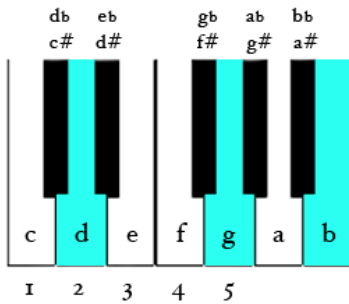

C **F** **G**
 You are the pillar that holds my life (*Repeat*)

SONG #1

G **F** **G** **Em G#dim Am**
 Master Jesus, you are the pillar that holds my li - - fe

Dm **G(Fm) C**
 Master Jesus, you are the pillar that holds my life!

F(Fm) **C**
 Bigger than what people say!

SONG #3

F(Fm) C
Jehovah, you are the most high

G C (C7 - Fill)
You are the most-high God!
(Repeat all)

SONG #4

C(C7) F C G C (C7 - Fill)
You are wonderful, you are worthy oh Lord!
(Repeat all)

SONG #5

F G Em
Oh Lord we know, you are the king

Am Dm G(Fm) C
And we lift you high on high

C-E B-D A-C G-B F-A Dm
High on high on high

B-D A-C G-B F-A E-G Em
High on high on high

Am Dm G(Fm) C
And we lift you high on high!

C Major

Piano C7 Chord

D minor chord (notes: D, F, A)

F Major

E minor (III)

Fm Chord (Root Inversion)

G Major

G-sharp diminished chord